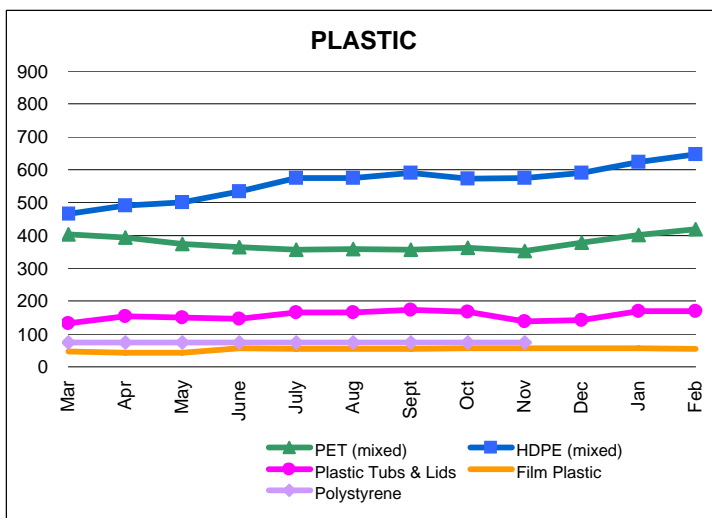

The Price Sheet

Monthly Averages from March 2007 to February 2008
(CDN$/Metric Tonne)

Graphs produced from Monthly Averages Table