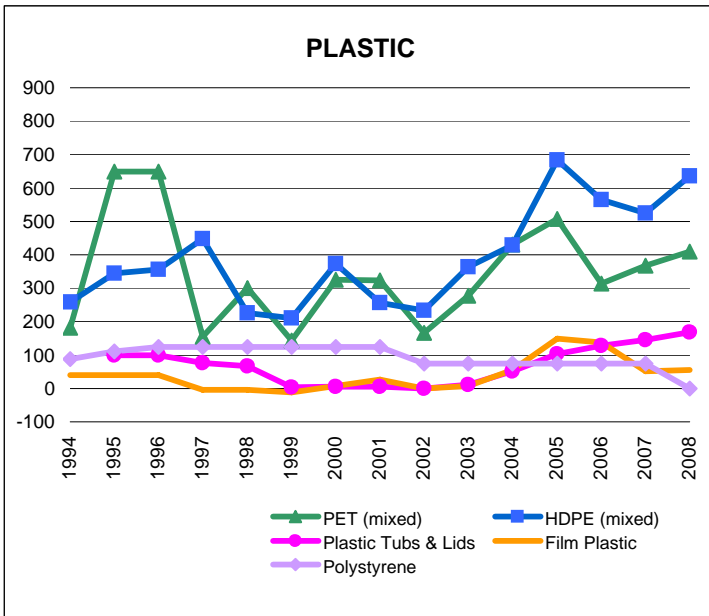

The Price Sheet

Monthly Averages from March 2007 to February 2008
(CDN\$/Metric Tonne)

Graphs produced from Monthly Averages Table

The Price Sheet

Historical Yearly Averages (CDN\$/Metric Tonne)

Graphs produced from Yearly Averages Table