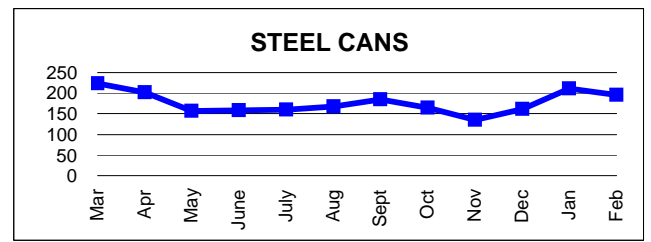

The Price Sheet

Monthly Averages from March 2007 to February 2008
(CDN\$/Metric Tonne)

Graphs produced from Monthly Averages Table

The Price Sheet

Historical Yearly Averages (CDN\$/Metric Tonne)

Graphs produced from Yearly Averages Table