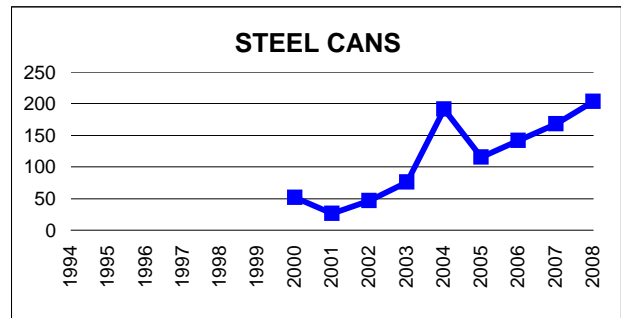

The Price Sheet

Monthly Averages from March 2007 to February 2008
(CDN\$/Metric Tonne)

Graphs produced from Monthly Averages Table

The Price Sheet

Historical Yearly Averages (CDN\$/Metric Tonne)

Graphs produced from Yearly Averages Table