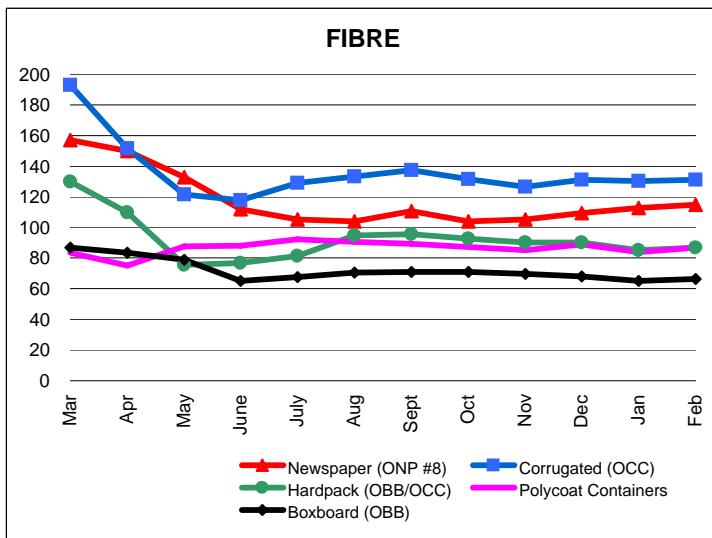

The Price Sheet

Monthly Averages from March 2007 to February 2008
(CDN\$/Metric Tonne)

Graphs produced from Monthly Averages Table

The Price Sheet

Historical Yearly Averages (CDN\$/Metric Tonne)

Graphs produced from Yearly Averages Table