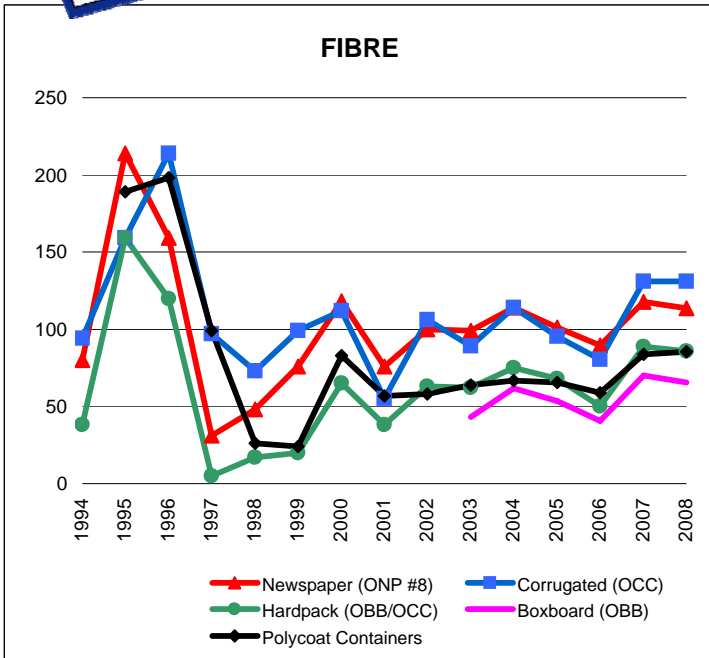

The Price Sheet

Monthly Averages from March 2007 to February 2008
(CDN\$/Metric Tonne)

Graphs produced from Monthly Averages Table

The Price Sheet

Historical Yearly Averages (CDN\$/Metric Tonne)

Graphs produced from Yearly Averages Table