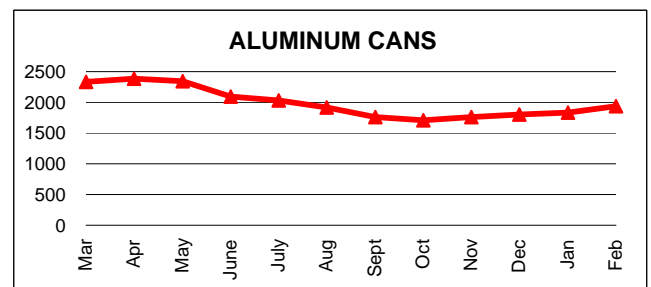

The Price Sheet

Monthly Averages from March 2007 to February 2008
(CDN$/Metric Tonne)

Graphs produced from Monthly Averages Table