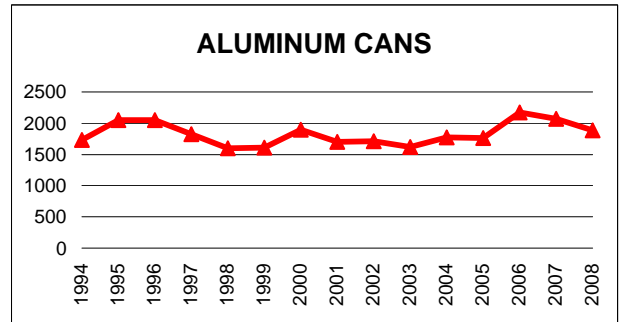

The Price Sheet

Monthly Averages from March 2007 to February 2008
(CDN\$/Metric Tonne)

Graphs produced from Monthly Averages Table

The Price Sheet

Historical Yearly Averages (CDN\$/Metric Tonne)

Graphs produced from Yearly Averages Table