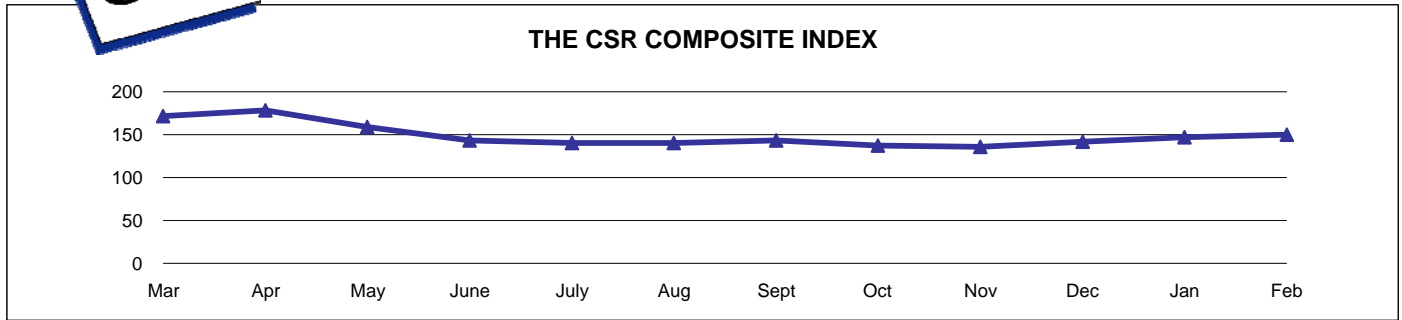

The Price Sheet

Monthly Averages from March 2007 to February 2008
(CDN$/Metric Tonne)

Graphs produced from Monthly Averages Table