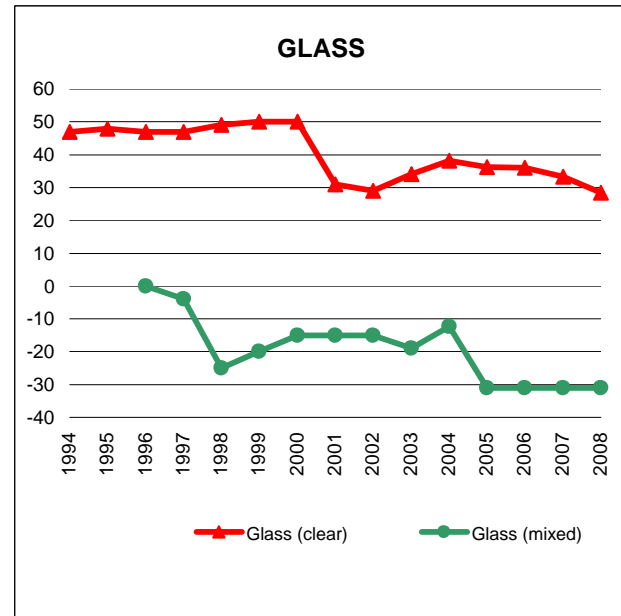

The Price Sheet

Monthly Averages from March 2007 to February 2008
(CDN\$/Metric Tonne)

Graphs produced from Monthly Averages Table

The Price Sheet

Historical Yearly Averages (CDN\$/Metric Tonne)

Graphs produced from Yearly Averages Table